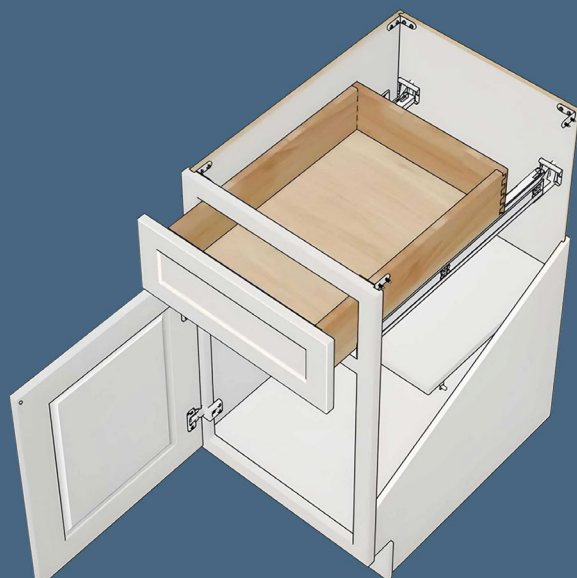

CABINET STRUCTURE

SUPERIOR CONSTRUCTION, STANDARD EXCELLENCE

● 3/4" Solid Wood + MDF Door Panel

Mortise and Tenon Construction ●

● DTC 6-Way Adjustable Soft-Close Hinges

90° Heavy-Duty Metal Corner Brackets ●

● 5/8" Solid Wood Dovetail Drawer, Natural Finish

3/4" Plywood Shelf ●

● DTC Heavy-Duty, Soft-Close Undermount Full-Extension Drawer Glides with Buckle

3/4" Solid Hardwood Frame ●

● 1/2" Plywood Toe Kick

1/2" UV-Coated Plywood Interior
(color-matched to the door) ●