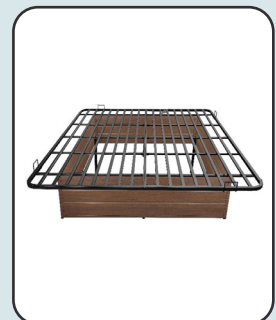

SKU: 6001

Item Code: MBKG601

Size: 76"W x 80"D x 16"H

Finish: B3F1 - Wood Finish

SKU: 6002

Item Code: MBQN602

Size: 60"W x 80"D x 16"H

Finish: B3F1 - Wood Finish