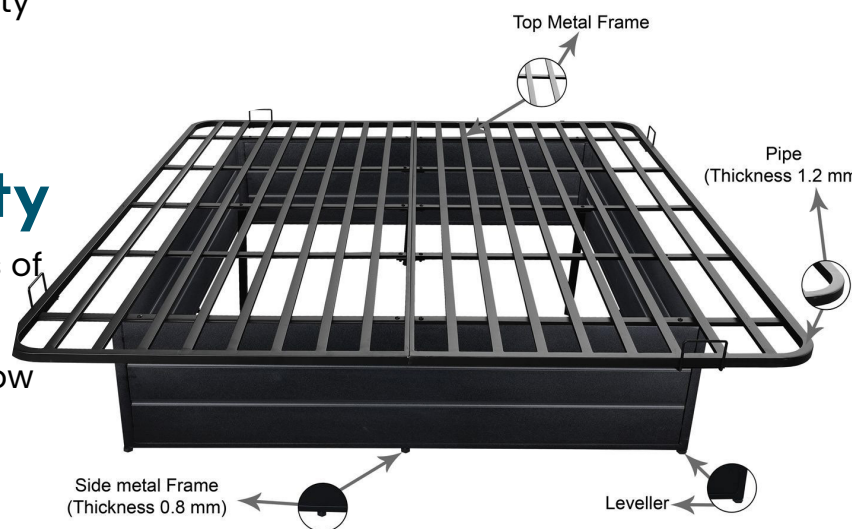

BELDON

PLATFORM BEDBASE

Crafted for Strength. Styled for Sleep.

The Beldon platform bedbase is designed to deliver strength, stability, and long-term performance in hospitality environments. With its reinforced metal structure and clean, modern form, it provides reliable support while maintaining a refined guestroom aesthetic. Engineered for durability and consistency, Beldon is built to perform across high-use spaces without compromising on design.

Design Highlights

- Reinforced metal frame for superior strength
- Clean, modern silhouette suited for guestrooms
- Retainer support for mattress stability
- Engineered for long-term durability

Built for Hospitality

Beldon is developed for the demands of hotel operations, offering consistent performance, easy installation, and low maintenance across multiple room configurations.

Available Sizes

- 76" W × 80" D × 16" H
- 60" W × 80" D × 16" H
- 54" W × 80" D × 16" H

Finish Options

Available in powder-coated metal with complementary wood finish options to align with interior palettes and brand requirements.

Engineered for strength. Built to last