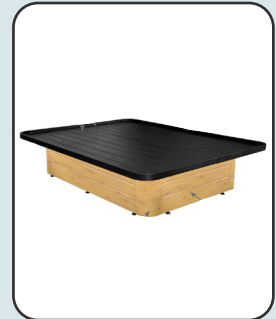

SKU: 5032

Item Code: COFLH5W2L27

Size: 54" W x 80" D x 17" H

Finish: Holiday Inn H5 W2L27